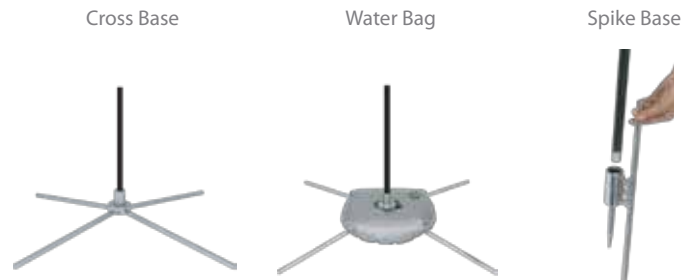

TEARDROP LARGE DOUBLE

Product Features	
Lightweight, Portable and Easy to Assemble Graphic on both front and back	
Stand Total Height	14.5'
Cross Base Width	48"
Banner Size	50" x 121"
Finishing	
Hemmed all around and pole pocket on the stand side Blockout fabric sewn between 2 flags (3 layers)	
Printing Material	Polyester Fabric
Construction	
Aluminum poles	
Chrome plated steel base	
Nylon carry bag	
Weights - Dimensions	
Shipping Weight	13 lbs (Stand only)
Shipping Dimensions	6" x 6" x 48"
Parts List	
(5) Poles	(1) Cross Base or (1) Spike base
(1) Travel bag	(1) Elastic Cord

Feather / Teardrop Base Options

TEARDROP LARGE SINGLE

Product Features

Lightweight, Portable and Easy to Assemble

Stand Total Height 14.5'

Cross Base Width 48"

Banner Size 50" x 121"

Finishing

Hemmed all around and pole pocket on the stand side

Printing Material Polyester Fabric

Construction

Aluminum poles

Chrome plated steel base

Nylon carry bag

Weights - Dimensions

Shipping Weight 13 lbs (Stand only)

Shipping Dimensions 6"x 6"x 48"

Parts List

(5) Poles	(1) Cross Base or (1) Spike base
(1) Travel bag	(1) Elastic Cord

Feather / Teardrop Base Options

TEARDROP MEDIUM DOUBLE

Product Features

Lightweight, Portable and Easy to Assemble
Graphic on both front and back