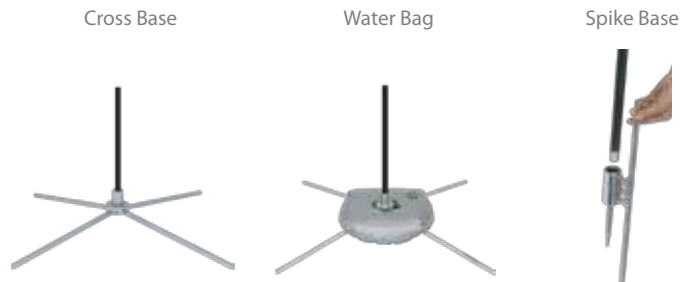

TEARDROP LARGE DOUBLE

Product Features	
Lightweight, Portable and Easy to Assemble Graphic on both front and back	
Stand Total Height	14.5'
Cross Base Width	48"
Banner Size	50" x 121"
Finishing	
Hemmed all around and pole pocket on the stand side Blockout fabric sewn between 2 flags (3 layers)	
Printing Material	Polyester Fabric
Construction	
Aluminum poles	
Chrome plated steel base	
Nylon carry bag	
Weights - Dimensions	
Shipping Weight	13 lbs (Stand only)
Shipping Dimensions	6" x 6" x 48"
Parts List	
(5) Poles	(1) Cross Base or (1) Spike base
(1) Travel bag	(1) Elastic Cord

Feather / Teardrop Base Options

TEARDROP LARGE SINGLE

Product Features

Lightweight, Portable and Easy to Assemble

Stand Total Height 14.5'

Cross Base Width 48"

Banner Size 50" x 121"

Finishing