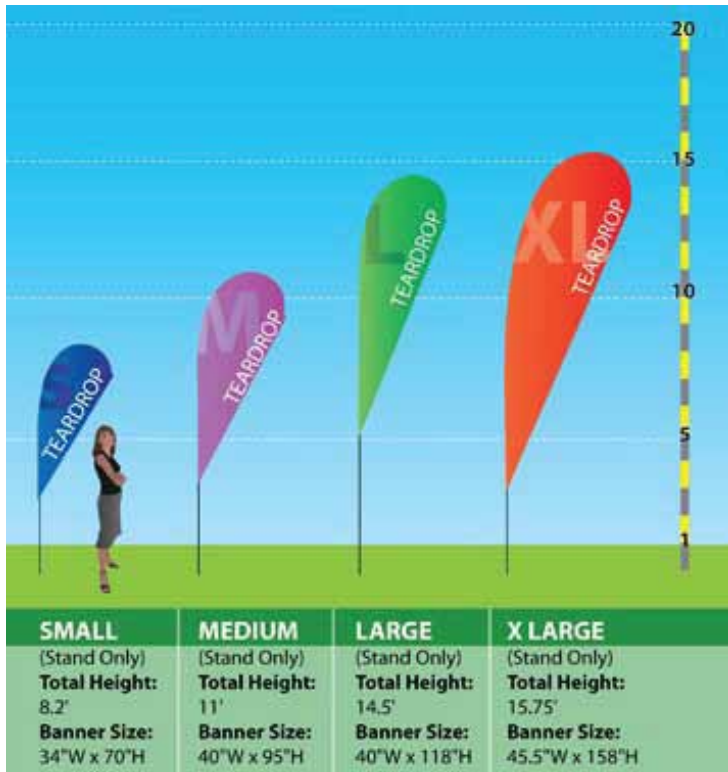

TEARDROP LARGE SINGLE

Product Features

Lightweight, Portable and Easy to Assemble

Stand Total Height 14.5'

Cross Base Width 48"

Banner Size 50" x 121"

Finishing

Hemmed all around and pole pocket on the stand side

Printing Material Polyester Fabric

Construction

Aluminum poles

Chrome plated steel base

Nylon carry bag

Weights - Dimensions

Shipping Weight 13 lbs (Stand only)

Shipping Dimensions 6"x 6"x 48"

Parts List

(5) Poles	(1) Cross Base or (1) Spike base
(1) Travel bag	(1) Elastic Cord

Feather / Teardrop Base Options