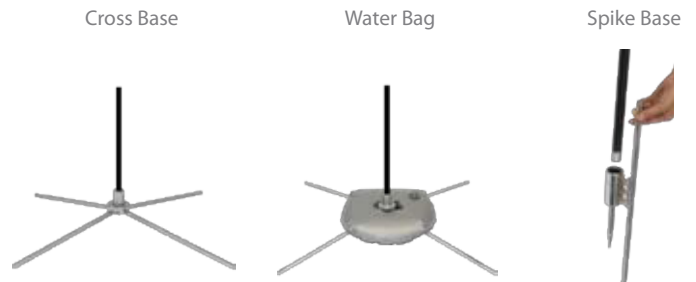

Construction

Aluminum poles

Chrome plated steel base

Nylon carry bag

Weights - Dimensions

Shipping Weight	10 lbs (Stand only)
Shipping Dimensions	6" x 6" x 48"

Parts List

(4) Poles	(1) Cross Base or (1) Spike base
(1) Travel bag	(1) Elastic Cord

Feather / Teardrop Base Options

TEARDROP MEDIUM SINGLE

Product Features

Lightweight, Portable and Easy to Assemble

Stand Total Height 11'

Cross Base Width 39"

Banner Size 40" x 95"

Finishing