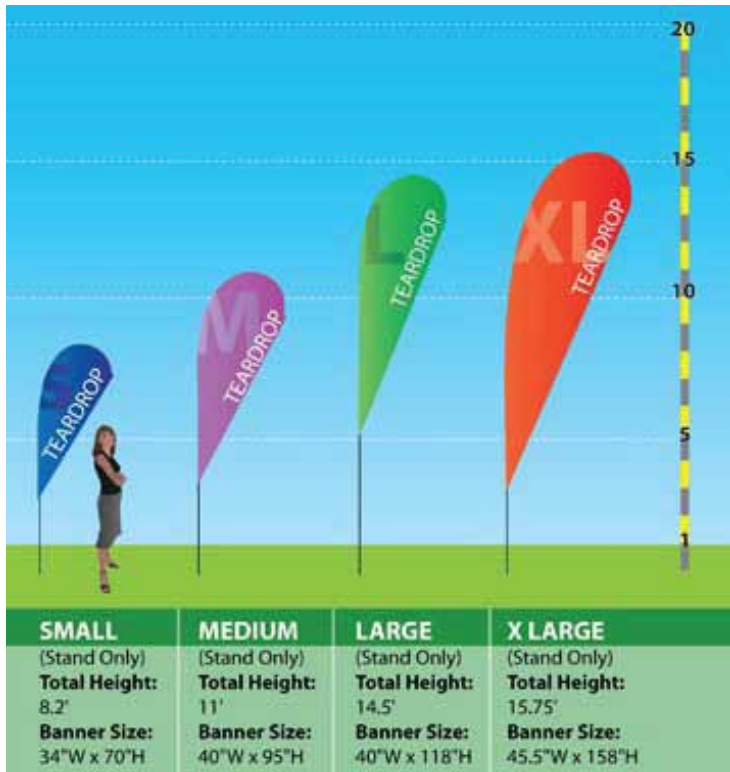

TEARDROP LARGE DOUBLE

Product Features	
Lightweight, Portable and Easy to Assemble Graphic on both front and back	
Stand Total Height	14.5'
Cross Base Width	48"
Banner Size	50" x 121"
Finishing	
Hemmed all around and pole pocket on the stand side Blockout fabric sewn between 2 flags (3 layers)	
Printing Material	Polyester Fabric
Construction	
Aluminum poles	
Chrome plated steel base	
Nylon carry bag	
Weights - Dimensions	
Shipping Weight	13 lbs (Stand only)
Shipping Dimensions	6" x 6" x 48"
Parts List	
(5) Poles	(1) Cross Base or (1) Spike base
(1) Travel bag	(1) Elastic Cord

Feather / Teardrop Base Options

TEARDROP LARGE SINGLE

Product Features

Lightweight, Portable and Easy to Assemble

Stand Total Height 14.5'

Cross Base Width 48"

Banner Size 50" x 121"

Finishing

Stand Total Height	11'
Cross Base Width	39"
Banner Size	40" x 95"

Finishing

Hemmed all around and pole pocket on the stand side
Blockout fabric sewn between 2 flags (3 layers)

Printing Material	Polyester Fabric
-------------------	------------------

Feather / Teardrop Base Options

TEARDROP MEDIUM SINGLE

Product Features

Lightweight, Portable and Easy to Assemble

Stand Total Height 11'

Cross Base Width 39"

Banner Size 40" x 95"

Finishing