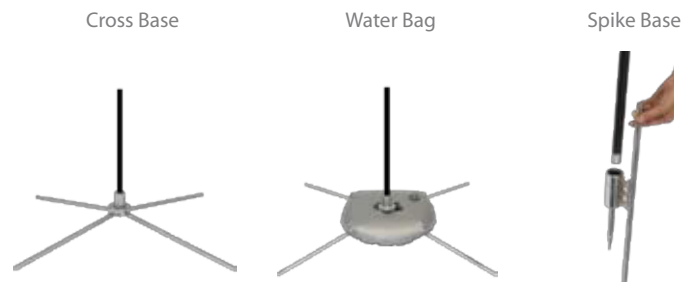

Shipping Dimensions 6"x 6"x 48"

Parts List

(4) Poles

(1) Cross Base or (1) Spike base

(1) Travel bag

(1) Elastic Cord

Feather / Teardrop Base Options

TEARDROP SMALL DOUBLE