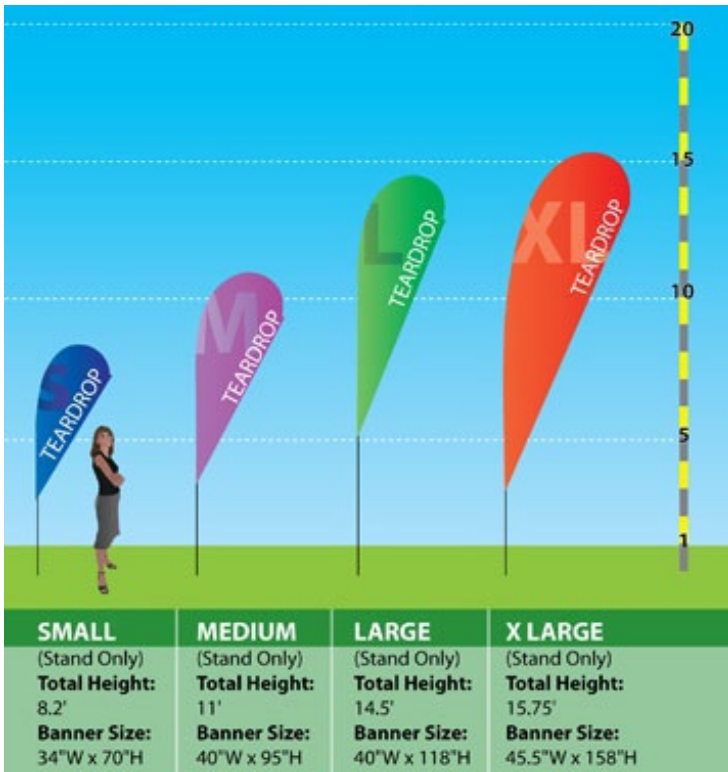

TEARDROP LARGE DOUBLE

Product Features	
Lightweight, Portable and Easy to Assemble Graphic on both front and back	
Stand Total Height	14.5'
Cross Base Width	48"
Banner Size	50" x 121"
Finishing	
Hemmed all around and pole pocket on the stand side Blockout fabric sewn between 2 flags (3 layers)	
Printing Material	Polyester Fabric
Construction	
Aluminum poles	
Chrome plated steel base	
Nylon carry bag	
Weights - Dimensions	
Shipping Weight	13 lbs (Stand only)
Shipping Dimensions	6" x 6" x 48"
Parts List	
(5) Poles	(1) Cross Base or (1) Spike base
(1) Travel bag	(1) Elastic Cord

Feather / Teardrop Base Options

TEARDROP LARGE SINGLE

Product Features

Lightweight, Portable and Easy to Assemble

Stand Total Height 14.5'

Cross Base Width 48"

Banner Size 50" x 121"

Finishing

Construction

Aluminum poles

Chrome plated steel base

Nylon carry bag

Weights - Dimensions

Shipping Weight	10 lbs (Stand only)
Shipping Dimensions	6" x 6" x 48"

Parts List

(4) Poles	(1) Cross Base or (1) Spike base
(1) Travel bag	(1) Elastic Cord

Feather / Teardrop Base Options

TEARDROP MEDIUM SINGLE

Product Features

Lightweight, Portable and Easy to Assemble

Stand Total Height 11'

Cross Base Width 39"

Banner Size 40" x 95"

Finishing