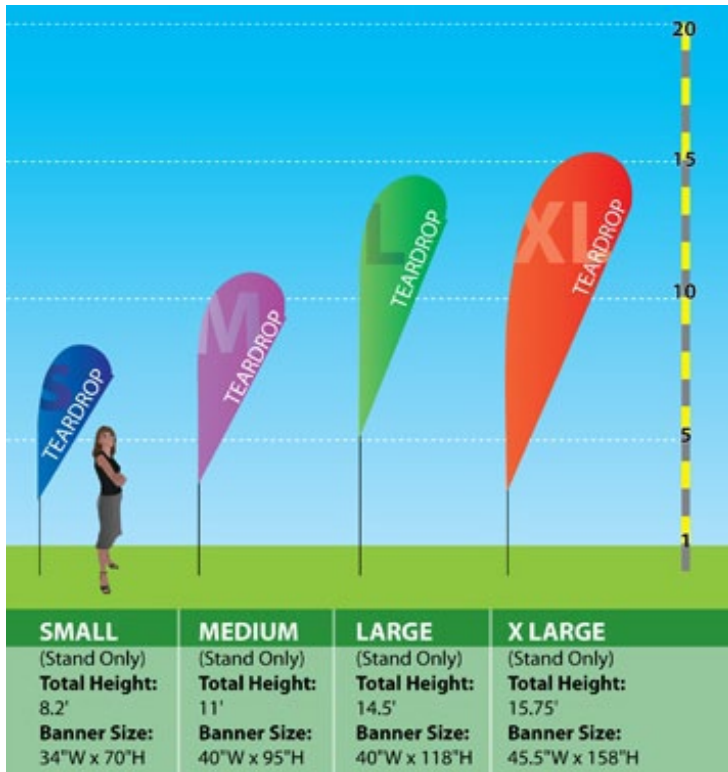

TEARDROP SMALL DOUBLE

Product Features

Lightweight, Portable and Easy to Assemble
Graphic on both front and back

Stand Total Height 8.2'

Cross Base Width 39"

Banner Size 34" x 70"

Finishing

Hemmed all around and pole pocket on the stand side
Blockout fabric sewn between 2 flags (3 layers)

Printing Material Polyester Fabric

Construction

Aluminum poles

Chrome plated steel base

Nylon carry bag

Weights - Dimensions

Shipping Weight 9 lbs (Stand only)

Shipping Dimensions 6"x 6"x 48"

Parts List

(4) Poles	(1) Cross Base or (1) Spike base
(1) Travel bag	(1) Elastic Cord