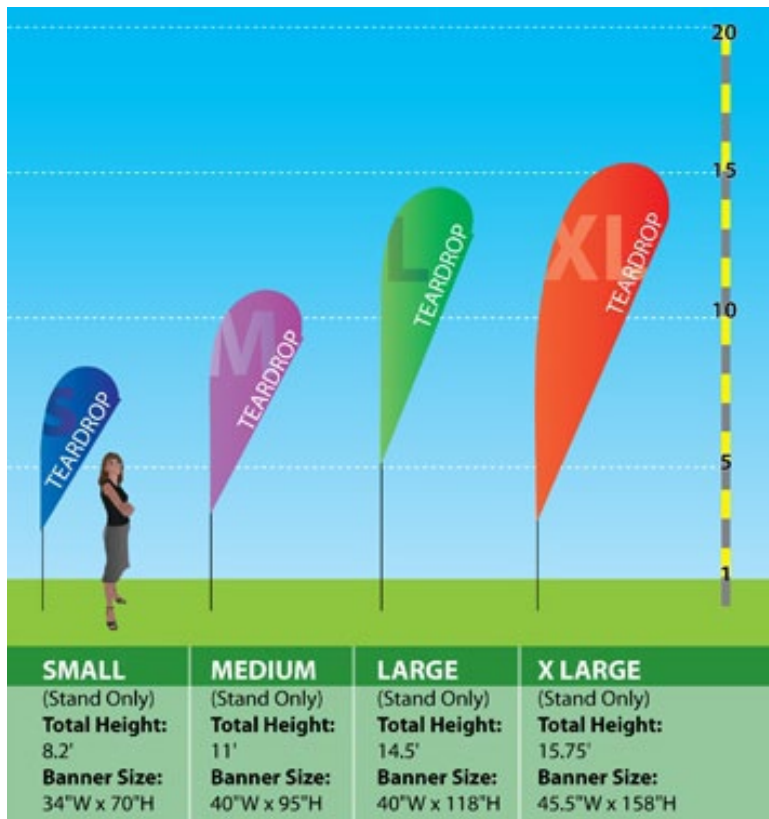

TEARDROP MEDIUM SINGLE

Product Features

Lightweight, Portable and Easy to Assemble

Stand Total Height 11'

Cross Base Width 39"

Banner Size 40" x 95"

Finishing

Hemmed all around and pole pocket on the stand side

Printing Material Polyester Fabric

Construction

Aluminum poles

Chrome plated steel base

Nylon carry bag

Weights - Dimensions

Shipping Weight 10 lbs (Stand only)

Shipping Dimensions 6"x 6"x 48"

Parts List

(4) Poles

(1) Cross Base or (1) Spike base

(1) Travel bag

(1) Elastic Cord