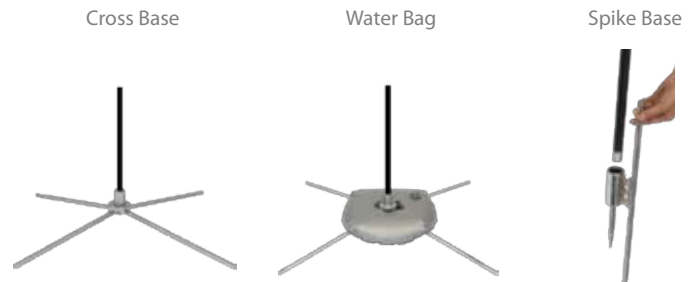

Parts List

(4) Poles	(1) Cross Base or (1) Spike base
(1) Travel bag	(1) Elastic Cord

Feather / Teardrop Base Options

TEARDROP SMALL SINGLE

Product Features

Lightweight, Portable and Easy to Assemble

Stand Total Height 8.2'