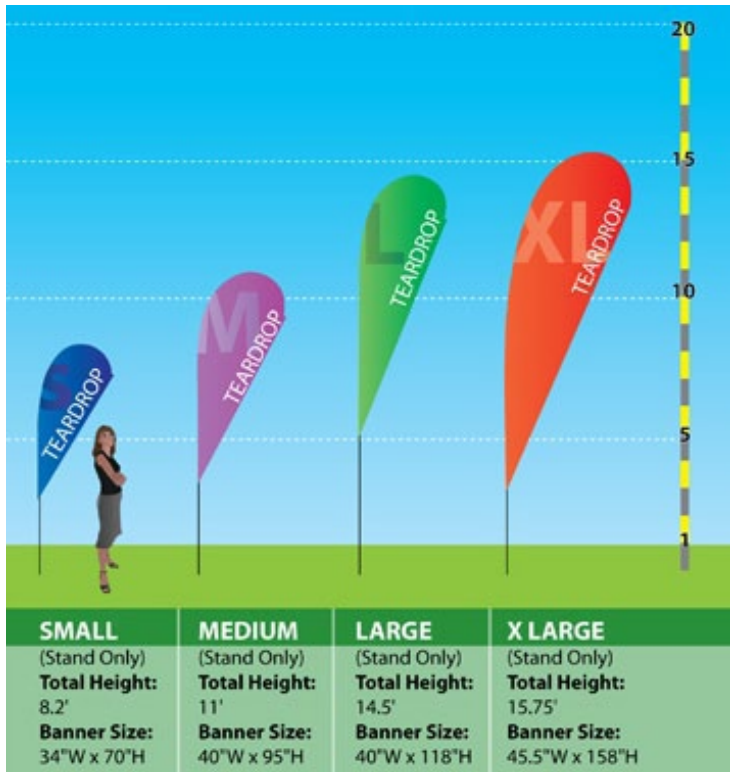

TEARDROP SMALL SINGLE

Product Features

Lightweight, Portable and Easy to Assemble

Stand Total Height 8.2'

Cross Base Width 39"

Banner Size 34" x 70"

Finishing

Hemmed all around and pole pocket on the stand side

Printing Material Polyester Fabric

Construction

Aluminum poles

Chrome plated steel base

Nylon carry bag

Weights - Dimensions

Shipping Weight 9 lbs (Stand only)

Shipping Dimensions 6" x 6" x 48"

Parts List

(4) Poles

(1) Cross Base or (1) Spike base

(1) Travel bag

(1) Elastic Cord

Feather / Teardrop Base Options