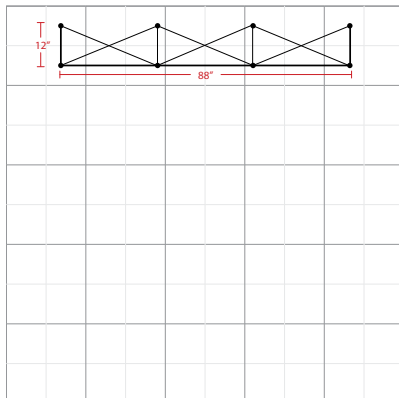

POPUP STRAIGHT 8'

*Optional 200 watt halogen lights

*Package includes padded nylon travel bag

Graphic Specification

Graphic Size: 112.6W" x 88.98H" (includes 11.81" end panels on both sides)

The box represents 10' x 10' booth.

Graphic Size	112.60"W x 88.98"H
Display Size	89"W x 89"H x 12"D

Finishing

2" loop Velcro perimeter

Printing Material	Polyester Fabric
-------------------	------------------

Construction

Aluminum Frame

2" Hook Velcro Strips

Plastic Hooks

Weights - Dimensions

Shipping Weight	38lbs
Shipping Dimensions	36" x 16" x 15"

Parts List

(1) Aluminum Frame	(1) Padded Nylon Bag with drawstring
(1) Digital Print on Fabric w/ End Panels	(1) Wheel Frame for Carry Bag